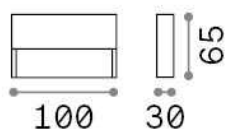

General info

Outdoor - Wall lamps

Ean	8021696316895
Item	DEDRA AP SMALL COFFEE
Installation	Wall lamps
Guarantee	5 years
Gross weight	0.22 kg
Volume	0.000675 m ³

Technical info

Net weight	0.17 kg
Insulation class	II
Protection index	IP65
Compliance	CE
Operating temperature	-
Dimmer	NO, On-Off
Power output	220-240 V AC 50/60 Hz
Power supply	Not required

Source info

Integrated source	Integrated LED module
Replaceable source	Replaceable (by qualified operators only)
Power	LED 1,5 W
Emission	Direct Asymmetrical
Max consumption	max 1,50 W
Features LED	LED SMD
CCT LED	3000 K
Duration LED (t. 25°C)	20000 h
CRI	> 80
Light beam flux	160 lm
Useful light flux	50 lm
Photobiological risk	EXEMPT
Bulb included	1 - E14 OLIVA 4W 3000K CRI80 SATIN