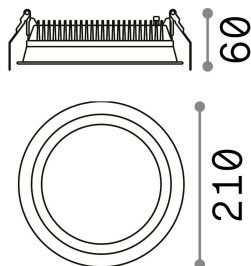

## Technical - Recessed lights

<b>Ean</b>	8021696248783
<b>Item</b>	DEEP FI 30W 3000K
<b>Installation</b>	Recessed lights
<b>Guarantee</b>	5 years
<b>Gross weight</b>	0.9 kg
<b>Volume</b>	0.005281 m <sup>3</sup>

## Technical info

<b>Net weight</b>	0.65 kg
<b>Insulation class</b>	II
<b>Protection index</b>	IP20
<b>Compliance</b>	CE
<b>Operating temperature</b>	0° ~ +40 °C
<b>Dimmer</b>	NO, On-Off
<b>Power output</b>	220-240 V AC 50/60 Hz
<b>Power supply</b>	Separate, included Replaceable (by qualified operators only), electronic
<b>Recessed specifications</b>	Ø 200 - h. ≥ 100 , 3-40
<b>Front protection index</b>	IP44
<b>Accessories not included</b>	Dimmable driver

## Source info

<b>Integrated source</b>	Integrated LED module
<b>Replaceable source</b>	Replaceable (by qualified operators only)
<b>Power</b>	30 W
<b>Emission</b>	Direct
<b>Max consumption</b>	max 30,00 W
<b>Features LED</b>	LED SMD
<b>CCT LED</b>	3000 K
<b>Duration LED (t. 25°C)</b>	50000 h
<b>CRI</b>	> 80
<b>Light beam</b>	77°
<b>Light beam flux</b>	4150 lm
<b>Useful light flux</b>	3010 lm