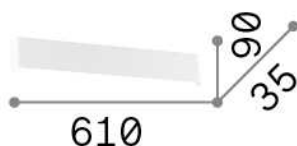

General info

Indoor - Wall lamps

Ean	8021696287645
Item	DELTA AP D061 3000K BIANCO
Installation	Wall lamps
Guarantee	5 years
Gross weight	1.28 kg
Volume	0.005805 m ³

Technical info

Net weight	0.95 kg
Insulation class	I
Protection index	IP20
Compliance	CE
Operating temperature	0° ~ +40 °C
Dimmer	NO, On-Off
Power output	220-240 V AC 50/60 Hz
Power supply	In-built, included Replaceable (by qualified operators only), electronic

Source info

Integrated source	Integrated LED module
Replaceable source	No
Power	19,5 W
Emission	Direct + Indirect
Max consumption	max 19,50 W
Features LED	LED SMD
CCT LED	3000 K
Duration LED (t. 25°C)	50000 h
CRI	> 90
Light beam	-
Light beam flux	2050 lm
Useful light flux	1790 lm
Photobiological risk	1