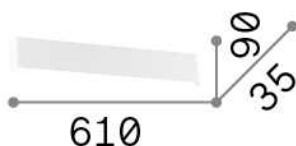

General info

Indoor - Wall lamps

Ean	8021696287638
Item	DELTA AP D061 3000K NERO
Installation	Wall lamps
Guarantee	5 years
Gross weight	1.28 kg
Volume	0.005805 m ³

Technical info

Net weight	0.95 kg
Insulation class	I
Protection index	IP20
Compliance	CE
Operating temperature	0° ~ +40 °C
Dimmer	NO, On-Off
Power output	220-240 V AC 50/60 Hz
Power supply	In-built, included Replaceable (by qualified operators only), electronic

Source info

Integrated source	Integrated LED module
Replaceable source	No
Power	19,5 W
Emission	Direct + Indirect
Max consumption	max 19,50 W
Features LED	LED SMD
CCT LED	3000 K
Duration LED (t. 25°C)	50000 h
CRI	> 80
Light beam	-
Light beam flux	2050 lm
Useful light flux	1480 lm
Photobiological risk	1