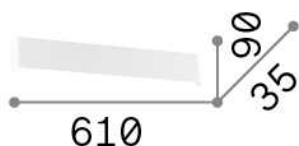

General info

Indoor - Wall lamps

Ean	8021696307015
Item	DELTA AP D061 4000K BIANCO
Installation	Wall lamps
Guarantee	5 years
Gross weight	1.28 kg
Volume	0.005805 m ³

Technical info

Net weight	0.95 kg
Insulation class	I
Protection index	IP20
Compliance	CE
Operating temperature	0° ~ +40 °C
Dimmer	NO, On-Off
Power output	220-240 V AC 50/60 Hz
Power supply	In-built, included Replaceable (by qualified operators only), electronic

Source info

Integrated source	Integrated LED module
Replaceable source	No
Power	19,5 W
Emission	Direct + Indirect
Max consumption	max 19,50 W
Features LED	LED SMD
CCT LED	4000 K
Duration LED (t. 25°C)	50000 h
CRI	> 80
Light beam	-
Light beam flux	2150 lm
Useful light flux	1880 lm
Photobiological risk	1