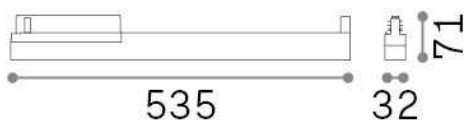

## Technical - Spotlights and Tracks

Ean	8021696283609
Item	DISPLAY ACCENT D0535 3000K BK
Installation	Spotlights and Tracks
Guarantee	5 years
Gross weight	0.6 kg
Volume	0.006426 m <sup>3</sup>

## Source info

Integrated source	Integrated LED module
Replaceable source	Replaceable (by qualified operators only)
Power	14 W
Emission	Direct
Max consumption	max 14,00 W
Features LED	LED SMD SAMSUNG
CCT LED	3000 K
Duration LED (t. 25°C)	50000 h
CRI	> 80
SDCM	3
Light beam	60°
UGR Maximum	< 16
Light beam flux	1800 lm
Useful light flux	1600 lm
Photobiological risk	1