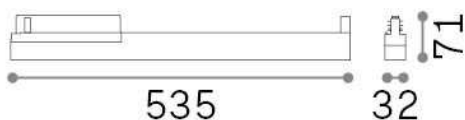

General info

Technical - Spotlights and Tracks

Ean	8021696283692
Item	DISPLAY UGR D0535 3000K BK
Installation	Spotlights and Tracks
Guarantee	5 years
Gross weight	0.61 kg
Volume	0.006426 m ³

Technical info

Net weight	0.4 kg
Insulation class	II
Protection index	IP20
Compliance	CE
Operating temperature	0° ~ +40 °C
Dimmer	NO, On-Off
Power output	220-240 V AC 50/60 Hz
Power supply	In-built, included NO, electronic
Accessories not included	Link on-off profile

Source info

Integrated source	Integrated LED module
Replaceable source	Replaceable (by qualified operators only)
Power	14 W
Emission	Direct
Max consumption	max 14,00 W
Features LED	LED SMD SAMSUNG
CCT LED	3000 K
Duration LED (t. 25°C)	50000 h
CRI	> 80
SDCM	3
Light beam	70°
UGR Maximum	< 22
Light beam flux	2000 lm
Useful light flux	1150 lm
Photobiological risk	1