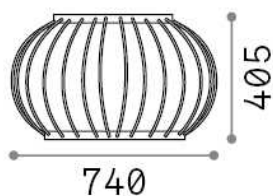

General info

Outdoor - Floor lamps

Ean	8021696293417
Item	DJAMBE PT D74 COFFEE
Installation	Floor lamps
Guarantee	5 years
Gross weight	9.7 kg
Volume	0.16544 m ³

Technical info

Net weight	8 kg
Insulation class	I
Protection index	IP44
Compliance	CE
Operating temperature	-
Dimmer	NO, On-Off
Power output	220-240 V AC 50/60 Hz Integrated switch button
Power supply	Separate, included Replaceable (by qualified operators only), electronic

Source info

Integrated source	Integrated LED module
Replaceable source	No
Power	LED 18 W
Emission	Indirect
Max consumption	max 18,00 W
Features LED	LED SMD
CCT LED	3000 K
Duration LED (t. 25°C)	30000 h
CRI	> 80
Light beam	115°
Light beam flux	2300 lm
Useful light flux	1950 lm
Photobiological risk	EXEMPT
Bulb included	1 - E14 OLIVA 4W 3000K CRI80 SATIN