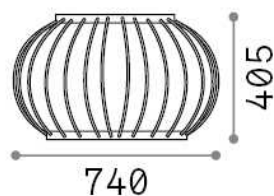

General info

Outdoor - Floor lamps

Ean	8021696293424
Item	DJAMBE PT D74 NERO
Installation	Floor lamps
Guarantee	5 years
Gross weight	9.7 kg
Volume	0.16544 m ³

Technical info

Net weight	8 kg
Insulation class	I
Protection index	IP44
Compliance	CE
Operating temperature	-
Dimmer	NO, On-Off
Power output	220-240 V AC 50/60 Hz Integrated switch button
Power supply	Separate, included Replaceable (by qualified operators only), electronic

Source info

Integrated source	Integrated LED module
Replaceable source	No
Power	LED 18 W
Emission	Indirect
Max consumption	max 18,00 W
Features LED	LED SMD
CCT LED	3000 K
Duration LED (t. 25°C)	30000 h
CRI	> 80
Light beam	115°
Light beam flux	2300 lm
Useful light flux	1950 lm
Photobiological risk	EXEMPT
Bulb included	1 - E14 OLIVA 4W 3000K CRI80 SATIN