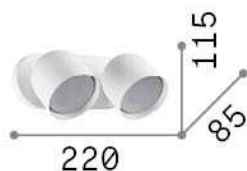

General info

Indoor - Wall lamps

| | |
|---------------------|-------------------------|
| Ean | 8021696327938 |
| Item | DODO AP2 NERO |
| Installation | Wall lamps |
| Guarantee | 5 years |
| Gross weight | 1.23 kg |
| Volume | 0.003527 m ³ |

Technical info

| | |
|------------------------------|------------------------------|
| Net weight | 0.93 kg |
| Insulation class | II |
| Protection index | IP20 |
| Compliance | CE |
| Operating temperature | 0° ~ +40 °C |
| Dimmer | Determined by the light bulb |
| Power output | 220-240 V AC |
| Power supply | Not required |
| Adjustability | vert. 0°-90° |