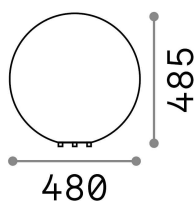

General info

Outdoor - Floor lamps

Ean	8021696195483
Item	DORIS PT1 D48
Installation	Floor lamps
Guarantee	5 years
Gross weight	4.5 kg
Volume	0.136552 m ³

Technical info

Net weight	3 kg
Insulation class	II
Protection index	IP44
Compliance	CE
Operating temperature	-
Dimmer	Determined by the light bulb
Power output	220-240 V AC
Power supply	Not required

Source info

Integrated source	Light bulb (not included)
Replaceable source	No
Power	E27 max 1 x 60 W
Emission	Diffuse
Max consumption	-