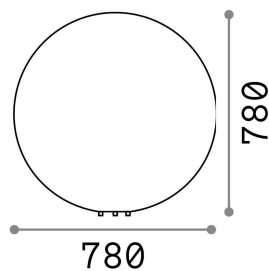

General info

Outdoor - Floor lamps

Ean	8021696195506
Item	DORIS PT1 D78
Installation	Floor lamps
Guarantee	5 years
Gross weight	11.11 kg
Volume	0.558092 m ³

Technical info

Net weight	7.6 kg
Insulation class	II
Protection index	IP44
Compliance	CE
Operating temperature	-
Dimmer	Determined by the light bulb
Power output	220-240 V AC
Power supply	Not required