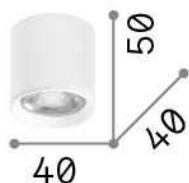

General info

Indoor - Ceiling lamps

Ean	8021696299419
Item	DOT PL ROUND BIANCO 3000K
Installation	Ceiling lamps
Guarantee	5 years
Gross weight	0.61 kg
Volume	0.000413 m ³

Technical info

Net weight	0.6 kg
Insulation class	I
Protection index	IP20
Compliance	CE
Operating temperature	0° ~ +40 °C
Dimmer	1, TRIAC
Power output	220-240 V AC 50/60 Hz
Power supply	Not required

Source info

Integrated source	Integrated LED module
Replaceable source	No
Power	4 W
Emission	Direct
Max consumption	max 4,00 W
Features LED	LED DOB
CCT LED	3000 K
Duration LED (t. 25°C)	50000 h
CRI	> 90
SDCM	3
Light beam	40°
Light beam flux	320 lm
Useful light flux	190 lm
Photobiological risk	1