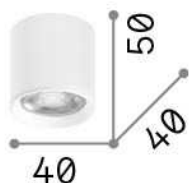

General info

Indoor - Ceiling lamps

Ean	8021696306513
Item	DOT PL ROUND BIANCO 4000K
Installation	Ceiling lamps
Guarantee	5 years
Gross weight	0.61 kg
Volume	0.000413 m ³

Technical info

Net weight	0.6 kg
Insulation class	I
Protection index	IP20
Compliance	CE
Operating temperature	0° ~ +40 °C
Dimmer	1, TRIAC
Power output	220-240 V AC 50/60 Hz
Power supply	Not required

Source info

Integrated source	Integrated LED module
Replaceable source	No
Power	4 W
Emission	Direct
Max consumption	max 4,00 W
Features LED	LED DOB
CCT LED	4000 K
Duration LED (t. 25°C)	50000 h
CRI	> 90
SDCM	3
Light beam	40°
Light beam flux	370 lm
Useful light flux	220 lm
Photobiological risk	1