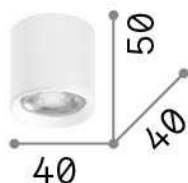

General info

Indoor - Ceiling lamps

Ean	8021696299402
Item	DOT PL ROUND NERO 3000K
Installation	Ceiling lamps
Guarantee	5 years
Gross weight	0.61 kg
Volume	0.000413 m ³

Technical info

Net weight	0.6 kg
Insulation class	I
Protection index	IP20
Compliance	CE
Operating temperature	0° ~ +40 °C
Dimmer	1, TRIAC
Power output	220-240 V AC 50/60 Hz
Power supply	Not required

Source info

Integrated source	Integrated LED module
Replaceable source	No
Power	4 W
Emission	Direct
Max consumption	max 4,00 W
Features LED	LED DOB
CCT LED	3000 K
Duration LED (t. 25°C)	50000 h
CRI	> 90
SDCM	3
Light beam	40°
Light beam flux	320 lm
Useful light flux	190 lm
Photobiological risk	1