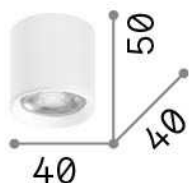

Source info

Integrated source	Integrated LED module
Replaceable source	No
Power	4 W
Emission	Direct
Max consumption	max 4,00 W
Features LED	LED DOB
CCT LED	4000 K
Duration LED (t. 25°C)	50000 h
CRI	> 90
SDCM	3
Light beam	40°
Light beam flux	370 lm
Useful light flux	220 lm
Photobiological risk	1