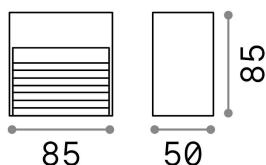

Source info

Integrated source	Light bulb (not included)
Replaceable source	No
Power	G9 max 1 x 28 W
Emission	Direct Asymmetrical
Max consumption	-