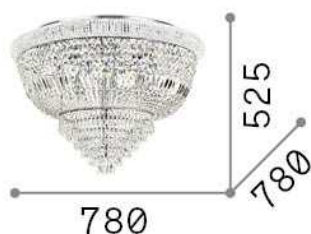

Source info

Integrated source	Light bulb (not included)
Replaceable source	No
Power	E14 max 24 x 28 W
Emission	Diffuse
Max consumption	-