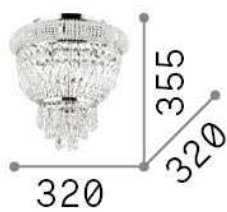

General info

Indoor - Ceiling lamps

Ean	8021696207162
Item	DUBAI PL3 CROMO
Installation	Ceiling lamps
Guarantee	5 years
Gross weight	3.95 kg
Volume	0.0392 m ³

Technical info

Net weight	3.01 kg
Insulation class	I
Protection index	IP20
Compliance	CE
Operating temperature	0° ~ +40 °C
Dimmer	Determined by the light bulb
Power output	220-240 V AC
Power supply	Not required

Source info

Integrated source	Light bulb (not included)
Replaceable source	No
Power	E14 max 3 x 28 W
Emission	Diffuse
Max consumption	-