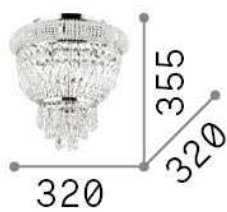

General info

Indoor - Ceiling lamps

Ean	8021696200996
Item	DUBAI PL3 OTTONE
Installation	Ceiling lamps
Guarantee	5 years
Gross weight	3.95 kg
Volume	0.0392 m ³

Technical info

Net weight	3.01 kg
Insulation class	I
Protection index	IP20
Compliance	CE
Operating temperature	0° ~ +40 °C
Dimmer	Determined by the light bulb
Power output	220-240 V AC
Power supply	Not required

Source info

Integrated source	Light bulb (not included)
Replaceable source	No
Power	E14 max 3 x 28 W
Emission	Diffuse
Max consumption	-