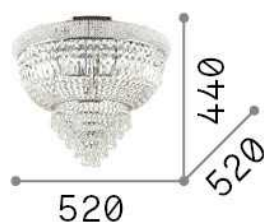

General info

Indoor - Ceiling lamps

Ean	8021696207186
Item	DUBAI PL6 CROMO
Installation	Ceiling lamps
Guarantee	5 years
Gross weight	9.18 kg
Volume	0.141288 m ³

Technical info

Net weight	6.31 kg
Insulation class	I
Protection index	IP20
Compliance	CE
Operating temperature	0° ~ +40 °C
Dimmer	Determined by the light bulb
Power output	220-240 V AC
Power supply	Not required

Source info

Integrated source	Light bulb (not included)
Replaceable source	No
Power	E14 max 6 x 28 W
Emission	Diffuse
Max consumption	-