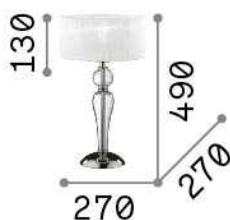

General info

Indoor - Table lamps

Ean	8021696051406
Item	DUCHESSA TL1 SMALL
Installation	Table lamps
Guarantee	5 years
Gross weight	2.48 kg
Volume	0.060984 m ³

Technical info

Net weight	1.9 kg
Insulation class	II
Protection index	IP20
Compliance	CE
Operating temperature	0° ~ +40 °C
Dimmer	NO
Power output	220-240 V AC Integrated switch button
Power supply	Not required

Source info

Integrated source	Light bulb (not included)
Replaceable source	No
Power	E27 max 1 x 60 W
Emission	Diffuse
Max consumption	-