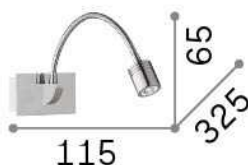

General info

Indoor - Wall lamps

| | |
|---------------------|-------------------------|
| Ean | 8021696031460 |
| Item | DYNAMO AP CROMO |
| Installation | Wall lamps |
| Guarantee | 5 years |
| Gross weight | 0.65 kg |
| Volume | 0.003105 m ³ |

Technical info

| | |
|------------------------------|--|
| Net weight | 0.5 kg |
| Insulation class | I |
| Protection index | IP20 |
| Compliance | CE |
| Operating temperature | 0° ~ +40 °C |
| Dimmer | NO, On-Off |
| Power output | 220-240 V AC 50/60 Hz Integrated switch button |
| Power supply | In-built, included Replaceable (by qualified operators only), electronic |
| Adjustability | YES |

Source info

| | |
|-------------------------------|---|
| Integrated source | Integrated LED module |
| Replaceable source | Replaceable (by qualified operators only) |
| Power | LED 3 W |
| Emission | Direct |
| Max consumption | max 3,00 W |
| Features LED | LED SMD |
| CCT LED | 4000 K |
| Duration LED (t. 25°C) | 20000 h |
| CRI | > 80 |
| Light beam flux | 200 lm |
| Useful light flux | 130 lm |
| Photobiological risk | EXEMPT |
| Bulb included | 1 - E14 OLIVA 4W 3000K CRI80 SATIN |