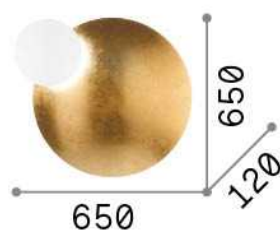

Net weight	5.6 kg
Insulation class	II
Protection index	IP20
Compliance	CE
Operating temperature	0° ~ +40 °C
Dimmer	NO, On-Off
Power output	220-240 V AC 50/60 Hz
Power supply	In-built, included Replaceable (by qualified operators only), electronic

Source info

Integrated source	Integrated LED module
Replaceable source	Replaceable (by qualified operators only)
Power	LED 30 W
Emission	Indirect
Max consumption	max 30,00 W
Features LED	LED SMD
CCT LED	3000 K
Duration LED (t. 25°C)	17500 h
CRI	> 80
SDCM	3
Light beam flux	2550 lm
Useful light flux	1510 lm
Bulb included	1 - E14 OLIVA 4W 3000K CRI80 SATIN