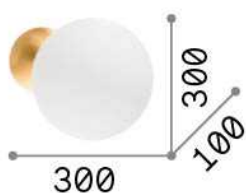

General info

Indoor - Wall lamps

Ean	8021696259048
Item	ECLISSI AP SMALL
Installation	Wall lamps
Guarantee	5 years
Gross weight	1.84 kg
Volume	0.013068 m ³

Technical info

Net weight	1.4 kg
Insulation class	II
Protection index	IP20
Compliance	CE
Operating temperature	0° ~ +40 °C
Dimmer	NO, On-Off
Power output	220-240 V AC 50/60 Hz
Power supply	In-built, included Replaceable (by qualified operators only), electronic

Source info

Integrated source	Integrated LED module
Replaceable source	Replaceable (by qualified operators only)
Power	LED 11 W
Emission	Indirect
Max consumption	max 11,00 W
Features LED	LED SMD
CCT LED	3000 K
Duration LED (t. 25°C)	17500 h
CRI	> 80
SDCM	3
Light beam flux	950 lm
Useful light flux	540 lm
Bulb included	1 - E14 OLIVA 4W 3000K CRI80 SATIN