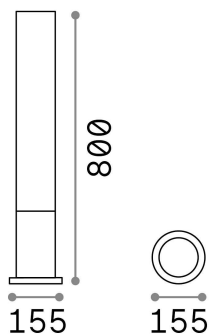

## Outdoor - Floor lamps

<b>Ean</b>	8021696138510
<b>Item</b>	EDO OUTDOOR PT1 ROUND ANTRACITE
<b>Installation</b>	Floor lamps
<b>Guarantee</b>	5 years
<b>Gross weight</b>	2.08 kg
<b>Volume</b>	0.023987 m <sup>3</sup>

## Technical info

<b>Net weight</b>	1.6 kg
<b>Insulation class</b>	I
<b>Protection index</b>	IP44
<b>Compliance</b>	CE
<b>Operating temperature</b>	-
<b>Dimmer</b>	Determined by the light bulb
<b>Power output</b>	220-240 V AC
<b>Power supply</b>	Not required