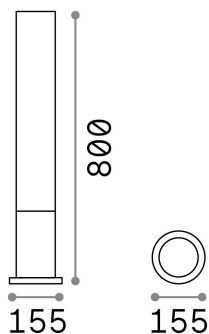

General info

Outdoor - Floor lamps

Ean	8021696213071
Item	EDO OUTDOOR PT1 ROUND COFFEE
Installation	Floor lamps
Guarantee	5 years
Gross weight	2.08 kg
Volume	0.023987 m ³

Technical info

Net weight	1.6 kg
Insulation class	I
Protection index	IP44
Compliance	CE
Operating temperature	-
Dimmer	Determined by the light bulb
Power output	220-240 V AC
Power supply	Not required

Source info

Integrated source	Light bulb (not included)
Replaceable source	No
Power	GX53 max 1 x 15 W
Emission	Diffuse
Max consumption	-