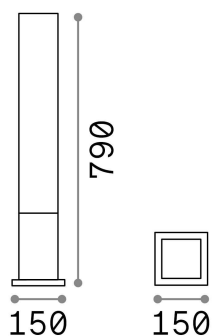

General info

Outdoor - Floor lamps

| | |
|---------------------|-------------------------------|
| Ean | 8021696142999 |
| Item | EDO OUTDOOR PT1 SQUARE BIANCO |
| Installation | Floor lamps |
| Guarantee | 5 years |
| Gross weight | 3.25 kg |
| Volume | 0.026892 m ³ |

Technical info

| | |
|------------------------------|------------------------------|
| Net weight | 2.67 kg |
| Insulation class | I |
| Protection index | IP44 |
| Compliance | CE |
| Operating temperature | - |
| Dimmer | Determined by the light bulb |
| Power output | 220-240 V AC |
| Power supply | Not required |

Source info

| | |
|---------------------------|---------------------------|
| Integrated source | Light bulb (not included) |
| Replaceable source | No |
| Power | GX53 max 1 x 15 W |
| Emission | Diffuse |
| Max consumption | - |