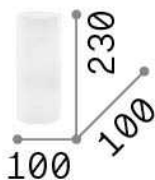

Source info

Integrated source	Light bulb (not included)
Replaceable source	No
Power	E27 max 1 x 60 W
Emission	Diffuse
Max consumption	-