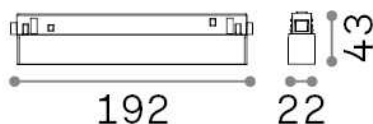

## Technical info

<b>Net weight</b>	0.14 kg
<b>Insulation class</b>	III
<b>Protection index</b>	IP20
<b>Compliance</b>	CE
<b>Operating temperature</b>	0° ~ +40 °C
<b>Dimmer</b>	1, 1-10V
<b>Power output</b>	48 V DC
<b>Power supply</b>	Required, remoted, not included NO
<b>Adjustability</b>	vert. 0°-90°
<b>Accessories not included</b>	Ego profile

## Source info

<b>Integrated source</b>	Integrated LED module
<b>Replaceable source</b>	Replaceable (by qualified operators only)
<b>Power</b>	7 W
<b>Emission</b>	Direct
<b>Max consumption</b>	max 7,00 W
<b>Features LED</b>	LED SMD OSRAM
<b>CCT LED</b>	3000 K
<b>Duration LED (t. 25°C)</b>	50000 h
<b>CRI</b>	> 90
<b>SDCM</b>	3
<b>Light beam</b>	35°
<b>UGR Maximum</b>	< 19
<b>Light beam flux</b>	700 lm
<b>Useful light flux</b>	590 lm
<b>Photobiological risk</b>	2
<b>Standby power</b>	< 0.50 W