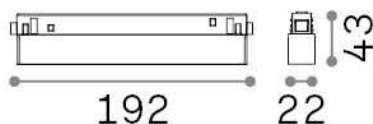

General info

Technical - Systems

Ean	8021696286068
Item	EGO ACCENT 07W 3000K DALI WH
Installation	Systems
Guarantee	5 years
Gross weight	0.3 kg
Volume	0.001254 m ³

Technical info

Net weight	0.14 kg
Insulation class	III
Protection index	IP20
Compliance	CE
Operating temperature	0° ~ +40 °C
Dimmer	1, DALI
Power output	48 V DC
Power supply	Required, remoted, not included NO
Adjustability	vert. 0°-90°
Accessories not included	Ego profile

Source info

Integrated source	Integrated LED module
Replaceable source	Replaceable (by qualified operators only)
Power	7 W
Emission	Direct
Max consumption	max 7,00 W
Features LED	LED SMD OSRAM
CCT LED	3000 K
Duration LED (t. 25°C)	50000 h
CRI	> 90
SDCM	3
Light beam	35°
UGR Maximum	< 19
Light beam flux	700 lm
Useful light flux	590 lm
Photobiological risk	1
Standby power	< 0.50 W