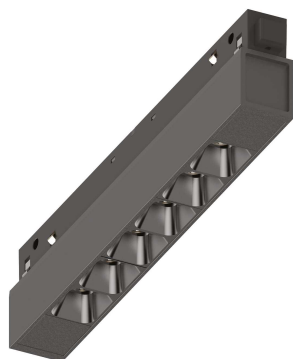

General info

Technical - Systems

Ean	8021696257792
Item	EGO ACCENT 07W 3000K ON-OFF BK
Installation	Systems
Guarantee	5 years
Gross weight	0.3 kg
Volume	0.001254 m ³

Technical info

Net weight	0.14 kg
Insulation class	III
Protection index	IP20
Compliance	CE
Operating temperature	0° ~ +40 °C
Dimmer	NO, On-Off
Power output	48 V DC
Power supply	Required, remoted, not included NO
Adjustability	vert. 0°-90°
Accessories not included	Ego profile

Source info

Integrated source	Integrated LED module
Replaceable source	Replaceable (by qualified operators only)
Power	7 W
Emission	Direct
Max consumption	max 7,00 W
Features LED	LED SMD OSRAM
CCT LED	3000 K
Duration LED (t. 25°C)	50000 h
CRI	> 90
SDCM	3
Light beam	35°
UGR Maximum	< 19
Light beam flux	700 lm
Useful light flux	590 lm
Photobiological risk	1