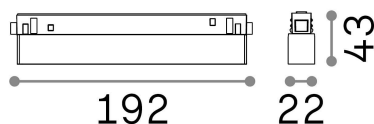

General info

Technical - Systems

Ean	8021696257792
Item	EGO ACCENT 07W 3000K ON-OFF BK
Installation	Systems
Guarantee	5 years
Gross weight	0.3 kg
Volume	0.001254 m ³

Technical info

Net weight	0.14 kg
Insulation class	III
Protection index	IP20
Compliance	CE
Operating temperature	0° ~ +40 °C
Dimmer	NO, On-Off
Power output	48 V DC
Power supply	Required, remoted, not included NO
Adjustability	vert. 0°-90°
Accessories not included	Ego profile

Source info

Integrated source	Integrated LED module
Replaceable source	Replaceable (by qualified operators only)
Power	7 W
Emission	Direct
Max consumption	max 7,00 W
Features LED	LED SMD OSRAM
CCT LED	3000 K
Duration LED (t. 25°C)	50000 h
CRI	> 90
SDCM	3
Light beam	35°
UGR Maximum	< 19
Light beam flux	700 lm
Useful light flux	590 lm
Photobiological risk	1