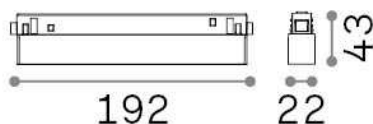

General info

Technical - Systems

Ean	8021696282633
Item	EGO ACCENT 07W 3000K ON-OFF WH
Installation	Systems
Guarantee	5 years
Gross weight	0.3 kg
Volume	0.001254 m ³

Technical info

Net weight	0.14 kg
Insulation class	III
Protection index	IP20
Compliance	CE
Operating temperature	0° ~ +40 °C
Dimmer	NO, On-Off
Power output	48 V DC
Power supply	Required, remoted, not included NO
Adjustability	vert. 0°-90°
Accessories not included	Ego profile

Source info

Integrated source	Integrated LED module
Replaceable source	Replaceable (by qualified operators only)
Power	7 W
Emission	Direct
Max consumption	max 7,00 W
Features LED	LED SMD OSRAM
CCT LED	3000 K
Duration LED (t. 25°C)	50000 h
CRI	> 90
SDCM	3
Light beam	35°
UGR Maximum	< 19
Light beam flux	700 lm
Useful light flux	590 lm
Photobiological risk	1