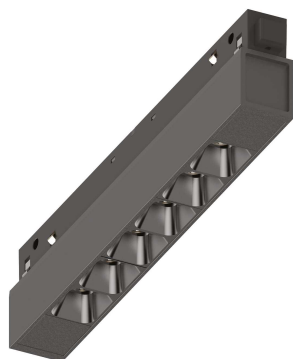

General info

Technical - Systems

Ean	8021696321790
Item	EGO ACCENT 07W 4000K DALI BK
Installation	Systems
Guarantee	5 years
Gross weight	0.19 kg
Volume	0.001254 m ³

Technical info

Net weight	0.14 kg
Insulation class	III
Protection index	IP20
Compliance	CE
Operating temperature	0° ~ +40 °C
Dimmer	1, DALI
Power output	48 V DC
Power supply	Required, remoted, not included NO
Adjustability	vert. 0°-90°
Accessories not included	Ego profile

Source info

Integrated source	Integrated LED module
Replaceable source	Replaceable (by qualified operators only)
Power	7 W
Emission	Direct
Max consumption	max 7,00 W
Features LED	LED SMD OSRAM
CCT LED	4000 K
Duration LED (t. 25°C)	50000 h
CRI	> 90
SDCM	3
Light beam	35°
UGR Maximum	< 19
Light beam flux	730 lm
Useful light flux	610 lm
Photobiological risk	1
Standby power	< 0.50 W