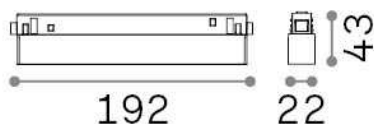

General info

Technical - Systems

Ean	8021696321790
Item	EGO ACCENT 07W 4000K DALI BK
Installation	Systems
Guarantee	5 years
Gross weight	0.19 kg
Volume	0.001254 m ³

Technical info

Net weight	0.14 kg
Insulation class	III
Protection index	IP20
Compliance	CE
Operating temperature	0° ~ +40 °C
Dimmer	1, DALI
Power output	48 V DC
Power supply	Required, remoted, not included NO
Adjustability	vert. 0°-90°
Accessories not included	Ego profile

Source info

Integrated source	Integrated LED module
Replaceable source	Replaceable (by qualified operators only)
Power	7 W
Emission	Direct
Max consumption	max 7,00 W
Features LED	LED SMD OSRAM
CCT LED	4000 K
Duration LED (t. 25°C)	50000 h
CRI	> 90
SDCM	3
Light beam	35°
UGR Maximum	< 19
Light beam flux	730 lm
Useful light flux	610 lm
Photobiological risk	1
Standby power	< 0.50 W