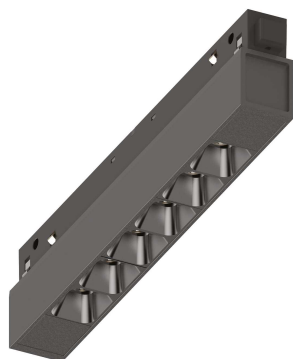

## Technical - Systems

<b>Ean</b>	8021696323596
<b>Item</b>	EGO ACCENT 07W 4000K ON-OFF BK
<b>Installation</b>	Systems
<b>Guarantee</b>	5 years
<b>Gross weight</b>	0.19 kg
<b>Volume</b>	0.001254 m <sup>3</sup>

## Source info

<b>Integrated source</b>	Integrated LED module
<b>Replaceable source</b>	Replaceable (by qualified operators only)
<b>Power</b>	7 W
<b>Emission</b>	Direct
<b>Max consumption</b>	max 7,00 W
<b>Features LED</b>	LED SMD OSRAM
<b>CCT LED</b>	4000 K
<b>Duration LED (t. 25°C)</b>	50000 h
<b>CRI</b>	> 90
<b>SDCM</b>	3
<b>Light beam</b>	35°
<b>UGR Maximum</b>	< 19
<b>Light beam flux</b>	730 lm
<b>Useful light flux</b>	610 lm
<b>Photobiological risk</b>	1