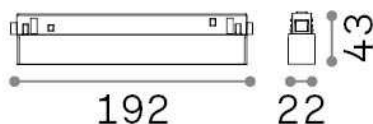

## Technical - Systems

<b>Ean</b>	8021696323596
<b>Item</b>	EGO ACCENT 07W 4000K ON-OFF BK
<b>Installation</b>	Systems
<b>Guarantee</b>	5 years
<b>Gross weight</b>	0.19 kg
<b>Volume</b>	0.001254 m <sup>3</sup>

## Technical info

<b>Net weight</b>	0.14 kg
<b>Insulation class</b>	III
<b>Protection index</b>	IP20
<b>Compliance</b>	CE
<b>Operating temperature</b>	0° ~ +40 °C
<b>Dimmer</b>	NO, On-Off
<b>Power output</b>	48 V DC
<b>Power supply</b>	Required, remoted, not included NO
<b>Adjustability</b>	vert. 0°-90°
<b>Accessories not included</b>	Ego profile

## Source info

<b>Integrated source</b>	Integrated LED module
<b>Replaceable source</b>	Replaceable (by qualified operators only)
<b>Power</b>	7 W
<b>Emission</b>	Direct
<b>Max consumption</b>	max 7,00 W
<b>Features LED</b>	LED SMD OSRAM
<b>CCT LED</b>	4000 K
<b>Duration LED (t. 25°C)</b>	50000 h
<b>CRI</b>	> 90
<b>SDCM</b>	3
<b>Light beam</b>	35°
<b>UGR Maximum</b>	< 19
<b>Light beam flux</b>	730 lm
<b>Useful light flux</b>	610 lm
<b>Photobiological risk</b>	1