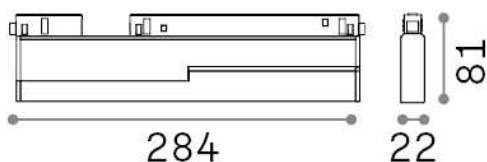

General info

Technical - Systems

Ean	8021696286099
Item	EGO FLEXIBLE ACCENT 13W 3000K DALI BK
Installation	Systems
Guarantee	5 years
Gross weight	0.5 kg
Volume	0.003078 m ³

Technical info

Net weight	0.47 kg
Insulation class	III
Protection index	IP20
Compliance	CE
Operating temperature	0° ~ +40 °C
Dimmer	1, DALI
Power output	48 V DC
Power supply	Required, remoted, not included NO
Adjustability	vert. 0°-90°
Accessories not included	Ego profile

Source info

Integrated source	Integrated LED module
Replaceable source	Replaceable (by qualified operators only)
Power	13 W
Emission	Direct
Max consumption	max 13,00 W
Features LED	LED SMD SAMSUNG
CCT LED	3000 K
Duration LED (t. 25°C)	50000 h
CRI	> 90
SDCM	3
Light beam	35°
UGR Maximum	< 19
Light beam flux	1300 lm
Useful light flux	1200 lm
Photobiological risk	1
Standby power	< 0.50 W