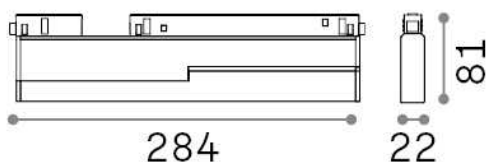

General info

Technical - Systems

Ean	8021696286105
Item	EGO FLEXIBLE ACCENT 13W 3000K DALI WH
Installation	Systems
Guarantee	5 years
Gross weight	0.5 kg
Volume	0.003078 m ³

Technical info

Net weight	0.47 kg
Insulation class	III
Protection index	IP20
Compliance	CE
Operating temperature	0° ~ +40 °C
Dimmer	1, DALI
Power output	48 V DC
Power supply	Required, remoted, not included NO
Adjustability	vert. 0°-90°
Accessories not included	Ego profile

Source info

Integrated source	Integrated LED module
Replaceable source	Replaceable (by qualified operators only)
Power	13 W
Emission	Direct
Max consumption	max 13,00 W
Features LED	LED SMD SAMSUNG
CCT LED	3000 K
Duration LED (t. 25°c)	50000 h
CRI	> 90
SDCM	3
Light beam	35°
UGR Maximum	< 19
Light beam flux	1300 lm
Useful light flux	1200 lm
Photobiological risk	1
Standby power	< 0.50 W