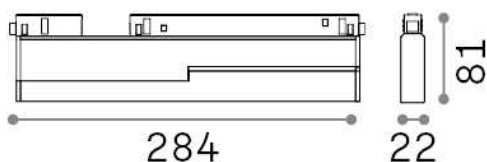

General info

Technical - Systems

Ean	8021696257846
Item	EGO FLEXIBLE ACCENT 13W 3000K ON-OFF BK
Installation	Systems
Guarantee	5 years
Gross weight	0.52 kg
Volume	0.003078 m ³

Technical info

Net weight	0.47 kg
Insulation class	III
Protection index	IP20
Compliance	CE
Operating temperature	0° ~ +40 °C
Dimmer	NO, On-Off
Power output	48 V DC
Power supply	Required, remoted, not included NO
Adjustability	vert. 0°-90°
Accessories not included	Ego profile

Source info

Integrated source	Integrated LED module
Replaceable source	Replaceable (by qualified operators only)
Power	13 W
Emission	Direct
Max consumption	max 13,00 W
Features LED	LED SMD SAMSUNG
CCT LED	3000 K
Duration LED (t. 25°C)	50000 h
CRI	> 90
SDCM	3
Light beam	35°
UGR Maximum	< 19
Light beam flux	1300 lm
Useful light flux	1200 lm
Photobiological risk	1