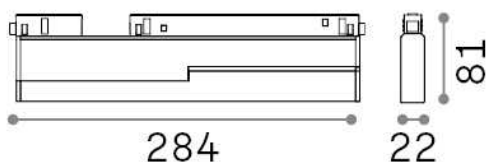

## Technical - Systems

<b>Ean</b>	8021696303567
<b>Item</b>	EGO FLEXIBLE WIDE 07W 3000K 1-10V WH
<b>Installation</b>	Systems
<b>Guarantee</b>	5 years
<b>Gross weight</b>	0.63 kg
<b>Volume</b>	0.002048 m <sup>3</sup>

## Technical info

<b>Net weight</b>	0.5 kg
<b>Insulation class</b>	III
<b>Protection index</b>	IP20
<b>Compliance</b>	CE
<b>Operating temperature</b>	0° ~ +40 °C
<b>Dimmer</b>	1, 1-10V
<b>Power output</b>	48 V DC
<b>Power supply</b>	Required, remoted, not included NO
<b>Adjustability</b>	vert. 0°-90°
<b>Accessories not included</b>	Ego profile

## Source info

<b>Integrated source</b>	Integrated LED module
<b>Replaceable source</b>	Replaceable (by qualified operators only)
<b>Power</b>	7 W
<b>Emission</b>	Direct
<b>Max consumption</b>	max 7,00 W
<b>Features LED</b>	LED SMD SAMSUNG
<b>CCT LED</b>	3000 K
<b>Duration LED (t. 25°C)</b>	50000 h
<b>CRI</b>	> 90
<b>SDCM</b>	3
<b>Light beam</b>	110°
<b>Light beam flux</b>	850 lm
<b>Useful light flux</b>	640 lm
<b>Photobiological risk</b>	1
<b>Standby power</b>	< 0.50 W