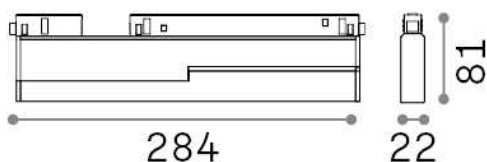

## Technical - Systems

<b>Ean</b>	8021696286112
<b>Item</b>	EGO FLEXIBLE WIDE 07W 3000K DALI BK
<b>Installation</b>	Systems
<b>Guarantee</b>	5 years
<b>Gross weight</b>	0.6 kg
<b>Volume</b>	0.0032 m <sup>3</sup>

## Technical info

<b>Net weight</b>	0.49 kg
<b>Insulation class</b>	III
<b>Protection index</b>	IP20
<b>Compliance</b>	CE
<b>Operating temperature</b>	0° ~ +40 °C
<b>Dimmer</b>	1, DALI
<b>Power output</b>	48 V DC
<b>Power supply</b>	Required, remoted, not included NO
<b>Adjustability</b>	vert. 0°-90°
<b>Accessories not included</b>	Ego profile

## Source info

<b>Integrated source</b>	Integrated LED module
<b>Replaceable source</b>	Replaceable (by qualified operators only)
<b>Power</b>	7 W
<b>Emission</b>	Direct
<b>Max consumption</b>	max 7,00 W
<b>Features LED</b>	LED SMD SAMSUNG
<b>CCT LED</b>	3000 K
<b>Duration LED (t. 25°C)</b>	50000 h
<b>CRI</b>	> 90
<b>SDCM</b>	3
<b>Light beam</b>	110°
<b>Light beam flux</b>	850 lm
<b>Useful light flux</b>	640 lm
<b>Photobiological risk</b>	1
<b>Standby power</b>	< 0.50 W