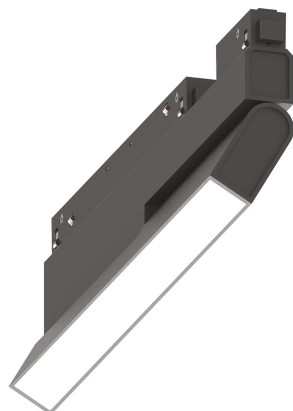

## Technical - Systems

<b>Ean</b>	8021696286112
<b>Item</b>	EGO FLEXIBLE WIDE 07W 3000K DALI BK
<b>Installation</b>	Systems
<b>Guarantee</b>	5 years
<b>Gross weight</b>	0.6 kg
<b>Volume</b>	0.0032 m <sup>3</sup>

## Technical info

<b>Net weight</b>	0.49 kg
<b>Insulation class</b>	III
<b>Protection index</b>	IP20
<b>Compliance</b>	CE
<b>Operating temperature</b>	0° ~ +40 °C
<b>Dimmer</b>	1, DALI
<b>Power output</b>	48 V DC
<b>Power supply</b>	Required, remoted, not included NO
<b>Adjustability</b>	vert. 0°-90°
<b>Accessories not included</b>	Ego profile

## Source info

<b>Integrated source</b>	Integrated LED module
<b>Replaceable source</b>	Replaceable (by qualified operators only)
<b>Power</b>	7 W
<b>Emission</b>	Direct
<b>Max consumption</b>	max 7,00 W
<b>Features LED</b>	LED SMD SAMSUNG
<b>CCT LED</b>	3000 K
<b>Duration LED (t. 25°C)</b>	50000 h
<b>CRI</b>	> 90
<b>SDCM</b>	3
<b>Light beam</b>	110°
<b>Light beam flux</b>	850 lm
<b>Useful light flux</b>	640 lm
<b>Photobiological risk</b>	1
<b>Standby power</b>	< 0.50 W