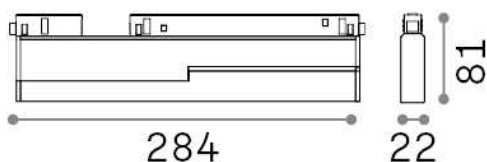

General info

Technical - Systems

Ean	8021696286129
Item	EGO FLEXIBLE WIDE 07W 3000K DALI WH
Installation	Systems
Guarantee	5 years
Gross weight	0.6 kg
Volume	0.0032 m ³

Technical info

Net weight	0.49 kg
Insulation class	III
Protection index	IP20
Compliance	CE
Operating temperature	0° ~ +40 °C
Dimmer	1, DALI
Power output	48 V DC
Power supply	Required, remoted, not included NO
Adjustability	vert. 0°-90°
Accessories not included	Ego profile

Source info

Integrated source	Integrated LED module
Replaceable source	Replaceable (by qualified operators only)
Power	7 W
Emission	Direct
Max consumption	max 7,00 W
Features LED	LED SMD SAMSUNG
CCT LED	3000 K
Duration LED (t. 25°c)	50000 h
CRI	> 90
SDCM	3
Light beam	110°
Light beam flux	850 lm
Useful light flux	640 lm
Photobiological risk	1
Standby power	< 0.50 W