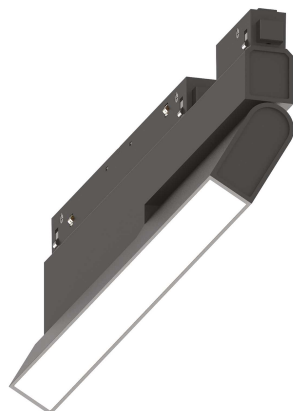

General info

Technical - Systems

| | |
|---------------------|---------------------------------------|
| Ean | 8021696257839 |
| Item | EGO FLEXIBLE WIDE 07W 3000K ON-OFF BK |
| Installation | Systems |
| Guarantee | 5 years |
| Gross weight | 0.6 kg |
| Volume | 0.0032 m ³ |

Technical info

| | |
|---------------------------------|---------------------------------------|
| Net weight | 0.49 kg |
| Insulation class | III |
| Protection index | IP20 |
| Compliance | CE |
| Operating temperature | 0° ~ +40 °C |
| Dimmer | NO, On-Off |
| Power output | 48 V DC |
| Power supply | Required, remoted, not included NO |
| Adjustability | vert. 0°-90° |
| Accessories not included | Ego profile |

Source info

| | |
|-------------------------------|---|
| Integrated source | Integrated LED module |
| Replaceable source | Replaceable (by qualified operators only) |
| Power | 7 W |
| Emission | Direct |
| Max consumption | max 7,00 W |
| Features LED | LED SMD SAMSUNG |
| CCT LED | 3000 K |
| Duration LED (t. 25°C) | 50000 h |
| CRI | > 90 |
| SDCM | 3 |
| Light beam | 110° |
| Light beam flux | 850 lm |
| Useful light flux | 640 lm |
| Photobiological risk | 1 |