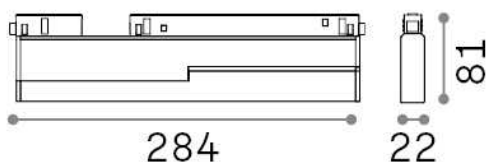

General info

Technical - Systems

| | |
|---------------------|---------------------------------------|
| Ean | 8021696257839 |
| Item | EGO FLEXIBLE WIDE 07W 3000K ON-OFF BK |
| Installation | Systems |
| Guarantee | 5 years |
| Gross weight | 0.6 kg |
| Volume | 0.0032 m ³ |

Technical info

| | |
|---------------------------------|---------------------------------------|
| Net weight | 0.49 kg |
| Insulation class | III |
| Protection index | IP20 |
| Compliance | CE |
| Operating temperature | 0° ~ +40 °C |
| Dimmer | NO, On-Off |
| Power output | 48 V DC |
| Power supply | Required, remoted, not included NO |
| Adjustability | vert. 0°-90° |
| Accessories not included | Ego profile |

Source info

| | |
|-------------------------------|---|
| Integrated source | Integrated LED module |
| Replaceable source | Replaceable (by qualified operators only) |
| Power | 7 W |
| Emission | Direct |
| Max consumption | max 7,00 W |
| Features LED | LED SMD SAMSUNG |
| CCT LED | 3000 K |
| Duration LED (t. 25°C) | 50000 h |
| CRI | > 90 |
| SDCM | 3 |
| Light beam | 110° |
| Light beam flux | 850 lm |
| Useful light flux | 640 lm |
| Photobiological risk | 1 |