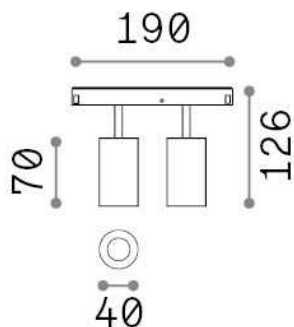

General info

Technical - Systems

Ean	8021696321806
Item	EGO TRACK DOUBLE 16W 4000K ON-OFF BK
Installation	Systems
Guarantee	5 years
Gross weight	0.27 kg
Volume	0.001734 m ³

Technical info

Net weight	0.26 kg
Insulation class	III
Protection index	IP20
Compliance	CE
Operating temperature	0° ~ +40 °C
Dimmer	NO, On-Off
Power output	48 V DC
Power supply	Required, remoted, not included NO
Adjustability	vert. 0°-90° , orizz. 0°-335°
Accessories not included	Honeycomb filters, Ego profile

Source info

Integrated source	Integrated LED module
Replaceable source	Replaceable (by qualified operators only)
Power	16 W
Emission	Direct
Max consumption	-
Features LED	LED COB CITIZEN
CCT LED	4000 K
Duration LED (t. 25°C)	50000 h
CRI	> 90
SDCM	3
Light beam	30°
Light beam flux	1550 lm
Useful light flux	1400 lm
Photobiological risk	1