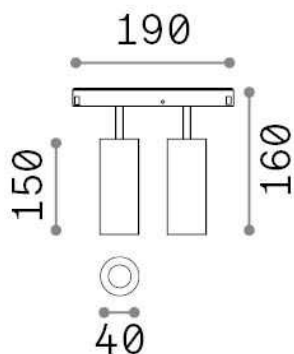

General info

Technical - Systems

Ean	8021696286372
Item	EGO TRACK DOUBLE 24W 3000K DALI BK
Installation	Systems
Guarantee	5 years
Gross weight	0.42 kg
Volume	0.004092 m ³

Technical info

Net weight	0.34 kg
Insulation class	III
Protection index	IP20
Compliance	CE
Operating temperature	0° ~ +40 °C
Dimmer	1, DALI
Power output	48 V DC
Power supply	Required, remoted, not included NO
Adjustability	vert. 0°-90° , orizz. 0°-335°
Accessories not included	Honeycomb filters, Ego profile

Source info

Integrated source	Integrated LED module
Replaceable source	Replaceable (by qualified operators only)
Power	24 W
Emission	Direct
Max consumption	max 24,00 W
Features LED	LED COB CITIZEN
CCT LED	3000 K
Duration LED (t. 25°c)	50000 h
CRI	> 90
SDCM	3
Light beam	30°
Light beam flux	2400 lm
Useful light flux	2050 lm
Photobiological risk	1
Standby power	< 0.50 W