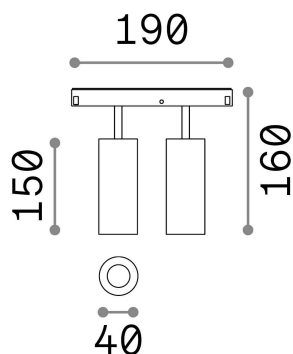

## Technical - Systems

|                     |                                      |
|---------------------|--------------------------------------|
| <b>Ean</b>          | 8021696257662                        |
| <b>Item</b>         | EGO TRACK DOUBLE 24W 3000K ON-OFF BK |
| <b>Installation</b> | Systems                              |
| <b>Guarantee</b>    | 5 years                              |
| <b>Gross weight</b> | 0.42 kg                              |
| <b>Volume</b>       | 0.004092 m <sup>3</sup>              |

## Technical info

|                                 |                                       |
|---------------------------------|---------------------------------------|
| <b>Net weight</b>               | 0.34 kg                               |
| <b>Insulation class</b>         | III                                   |
| <b>Protection index</b>         | IP20                                  |
| <b>Compliance</b>               | CE                                    |
| <b>Operating temperature</b>    | 0° ~ +40 °C                           |
| <b>Dimmer</b>                   | NO, On-Off                            |
| <b>Power output</b>             | 48 V DC                               |
| <b>Power supply</b>             | Required, remoted, not included<br>NO |
| <b>Adjustability</b>            | vert. 0°-90° , orizz. 0°-335°         |
| <b>Accessories not included</b> | Honeycomb filters, Ego profile        |