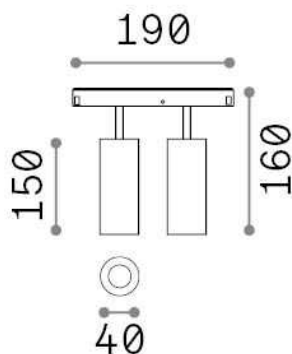

General info

Technical - Systems

Ean	8021696321899
Item	EGO TRACK DOUBLE 24W 4000K DALI BK
Installation	Systems
Guarantee	5 years
Gross weight	0.34 kg
Volume	0.002657 m ³

Technical info

Net weight	0.34 kg
Insulation class	III
Protection index	IP20
Compliance	CE
Operating temperature	0° ~ +40 °C
Dimmer	1, DALI
Power output	48 V DC
Power supply	Required, remoted, not included NO
Adjustability	vert. 0°-90° , orizz. 0°-335°
Accessories not included	Honeycomb filters, Ego profile

Source info

Integrated source	Integrated LED module
Replaceable source	Replaceable (by qualified operators only)
Power	24 W
Emission	Direct
Max consumption	-
Features LED	LED COB CITIZEN
CCT LED	4000 K
Duration LED (t. 25°c)	50000 h
CRI	> 90
SDCM	3
Light beam	30°
Light beam flux	2500 lm
Useful light flux	2130 lm
Photobiological risk	1
Standby power	< 0.50 W