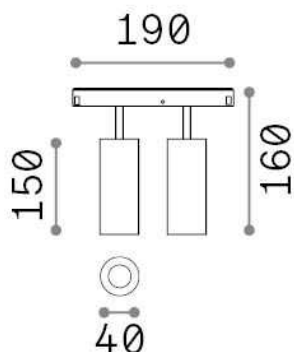

General info

Technical - Systems

Ean	8021696321844
Item	EGO TRACK DOUBLE 24W 4000K ON-OFF BK
Installation	Systems
Guarantee	5 years
Gross weight	0.34 kg
Volume	0.002657 m ³

Technical info

Net weight	0.34 kg
Insulation class	III
Protection index	IP20
Compliance	CE
Operating temperature	0° ~ +40 °C
Dimmer	NO, On-Off
Power output	48 V DC
Power supply	Required, remoted, not included NO
Adjustability	vert. 0°-90° , orizz. 0°-335°
Accessories not included	Honeycomb filters, Ego profile

Source info

Integrated source	Integrated LED module
Replaceable source	Replaceable (by qualified operators only)
Power	24 W
Emission	Direct
Max consumption	-
Features LED	LED COB CITIZEN
CCT LED	4000 K
Duration LED (t. 25°c)	50000 h
CRI	> 90
SDCM	3
Light beam	30°
Light beam flux	2500 lm
Useful light flux	2130 lm
Photobiological risk	1