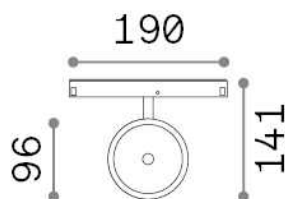

## Technical - Systems

<b>Ean</b>	8021696303727
<b>Item</b>	EGO TRACK FLAT SINGLE 09W 3000K 1-10V BK
<b>Installation</b>	Systems
<b>Guarantee</b>	5 years
<b>Gross weight</b>	0.41 kg
<b>Volume</b>	0.003979 m <sup>3</sup>

## Technical info

<b>Net weight</b>	0.35 kg
<b>Insulation class</b>	III
<b>Protection index</b>	IP20
<b>Compliance</b>	CE
<b>Operating temperature</b>	0° ~ +40 °C
<b>Dimmer</b>	1, 1-10V
<b>Power output</b>	48 V DC
<b>Power supply</b>	Required, remoted, not included NO
<b>Adjustability</b>	vert. 0°-90°
<b>Accessories not included</b>	Ego profile