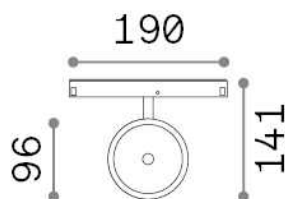

General info

Technical - Systems

Ean	8021696303734
Item	EGO TRACK FLAT SINGLE 09W 3000K 1-10V GD
Installation	Systems
Guarantee	5 years
Gross weight	0.41 kg
Volume	0.003979 m ³

Technical info

Net weight	0.35 kg
Insulation class	III
Protection index	IP20
Compliance	CE
Operating temperature	0° ~ +40 °C
Dimmer	1, 1-10V
Power output	48 V DC
Power supply	Required, remoted, not included NO
Adjustability	vert. 0°-90°
Accessories not included	Ego profile

Source info

Integrated source	Integrated LED module
Replaceable source	Replaceable (by qualified operators only)
Power	9 W
Emission	Direct
Max consumption	max 9,00 W
Features LED	LED COB CITIZEN
CCT LED	3000 K
Duration LED (t. 25°C)	50000 h
CRI	> 90
SDCM	3
Light beam	36°
Light beam flux	1100 lm
Useful light flux	840 lm
Photobiological risk	1
Standby power	< 0.50 W