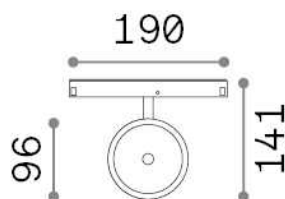

## Technical - Systems

<b>Ean</b>	8021696303741
<b>Item</b>	EGO TRACK FLAT SINGLE 09W 3000K 1-10V WH
<b>Installation</b>	Systems
<b>Guarantee</b>	5 years
<b>Gross weight</b>	0.41 kg
<b>Volume</b>	0.003979 m <sup>3</sup>

## Technical info

<b>Net weight</b>	0.35 kg
<b>Insulation class</b>	III
<b>Protection index</b>	IP20
<b>Compliance</b>	CE
<b>Operating temperature</b>	0° ~ +40 °C
<b>Dimmer</b>	1, 1-10V
<b>Power output</b>	48 V DC
<b>Power supply</b>	Required, remoted, not included NO
<b>Adjustability</b>	vert. 0°-90°
<b>Accessories not included</b>	Ego profile